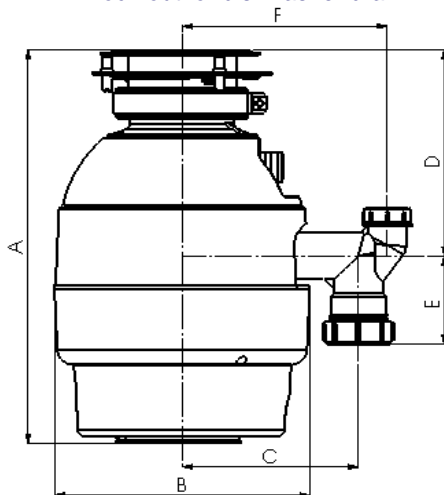

FWD-050SS-1

*Efficient, safety and reliable
Supreme grinding efficiency
Silent DC motor
Hygienic & convenient
Warranty 4-Year*

Knock-out for dishwasher drain

Measurements are in Millimeter

A : 335	B : 205
C : 141	D : 175
E : 75	F : 165